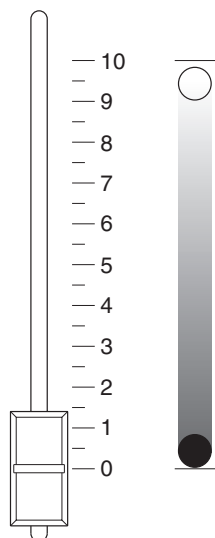

POINT

POINT IN

• COLOUR DISC - channel 1

BIT	%	EFFECT
255	100	FAST ROTATION (60 rpm)
128	50.0	SLOW ROTATION (17 rph)
117 - 127	46.0 - 49.7	BLUE + WHITE
108 - 116	42.5 - 45.5	BLUE
99 - 107	38.7 - 42.0	ORANGE + BLUE
90 - 98	35.0 - 38.2	ORANGE
81 - 89	31.7 - 34.7	GREEN + ORANGE
72 - 80	28.2 - 31.2	GREEN
63 - 71	24.7 - 28.0	VIOLET + GREEN
54 - 62	21.2 - 24.2	VIOLET
45 - 53	17.5 - 21.0	YELLOW + VIOLET
38 - 44	14.0 - 17.0	YELLOW
27 - 35	10.5 - 13.7	RED + YELLOW
18 - 26	7.0 - 10.0	RED
9 - 17	3.7 - 6.7	WHITE + RED
0 - 8	0.0 - 3.2	WHITE

• DIMMER - channel 2

BIT	%	EFFECT
251 - 255	98.2 - 100	LAMP ON
5 - 250	2.0 - 98.0	DIMMERABLE LAMP
0 - 4	0.0 - 1.7	LAMP OFF