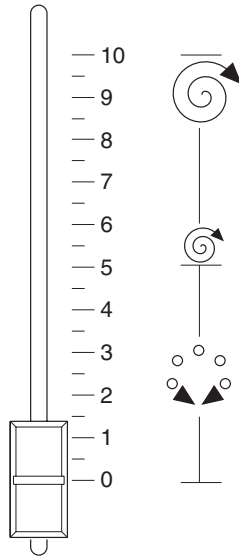

POINT

POINT IN

• COLOUR DISC - channel 1

BIT	%	EFFECT
255	100	FAST ROTATION (60 rpm)
128	50.0	SLOW ROTATION (17 rph)
117 - 127	46.0 - 49.7	BLUE + WHITE
108 - 116	42.5 - 45.5	BLUE
99 - 107	38.7 - 42.0	ORANGE + BLUE
90 - 98	35.0 - 38.2	ORANGE
81 - 89	31.7 - 34.7	GREEN + ORANGE
72 - 80	28.2 - 31.2	GREEN
63 - 71	24.7 - 28.0	VIOLET + GREEN
54 - 62	21.2 - 24.2	VIOLET
45 - 53	17.5 - 21.0	YELLOW + VIOLET
38 - 44	14.0 - 17.0	YELLOW
27 - 35	10.5 - 13.7	RED + YELLOW
18 - 26	7.0 - 10.0	RED
9 - 17	3.7 - 6.7	WHITE + RED
0 - 8	0.0 - 3.2	WHITE

• DIMMER - channel 2

BIT	%	EFFECT
251 - 255	98.2 - 100	LAMP ON
5 - 250	2.0 - 98.0	DIMMERABLE LAMP
0 - 4	0.0 - 1.7	LAMP OFF